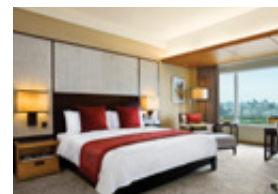

Specials for Tenants: Cooperation with Kerry Hotel Pudong

German Centre Shanghai has started cooperation with well selected hotels nearby.

Validity: until December 31, 201□

| Room Category | Corporate Rates | |
|----------------------------|-----------------|----------|
| | Single | Double |
| Deluxe Room | RMB1,590 | RMB1,790 |
| Parkview Room | RMB1,740 | RMB1,940 |
| Club Room | RMB1,870 | RMB2,170 |
| Club Premier Room | RMB2,270 | RMB2,570 |
| Club Premier Parkview Room | RMB2,670 | RMB2,970 |
| Club Suite Room | RMB3,300 | RMB3,300 |

Above room rates are subject to 10% service charge and 6% VAT.

Above rates are quoted per room/per night.

Above rates are inclusive of daily buffet breakfast.

In addition to the given rates, **German Centre** guests will enjoy the following additional benefits:

- **Complimentary in-room Mini Bar on arrival**
- **Complimentary hotel and in-room wifi access**
- Access to 6,000 sqm Kerry Sports including 24-hour Health Club, indoor 25-metre swimming pool, yoga, spinning and boxing studios and outdoor basketball and tennis court.
- Coffee and tea making facilities in the room
- Family Plan : No additional charge for children under 12 years old when sharing room with parents.
- Free enrolment as Golden Circle member in order to earn Award Points and enjoy membership privileges.